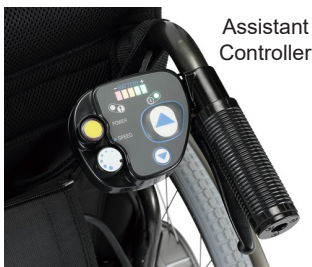

NAVIGO Accessories / Additional Hardware

Assistant Controller

Accessories	Options	MSRP	Order
Assistant Controller	X0F48202B2	$695	☐
Nickel Spare Battery	XA482100C0	$1,495	☐
Lithium Spare Battery	X0C82100D	$2,505	☐
Adapter Set for Unique Axle Plate Systems*	Compatibility Matrix	$295	☐

* Standard hardware package includes additional parts for multiple mounting options. Mounting guidelines are for common axle plate types and compatibility is not guaranteed. For specific compatibility, please contact your local Yamaha Representative. Additional parts may be required in some cases.

Please specify frame make and model name

Frame Make	
Frame Model	
Purchase Order #	

System Subtotal	$
Accessories Subtotal	$
Axle Plate Subtotal	$
Sales Tax	$
Freight fee to Dealer	$
TOTAL	$

714-229-7959   yamahanavi@yamaha-motor.com
Yamaha Motor Corporation, U.S.A.
6555 Katella Avenue, Cypress, CA 90630
©2023 Yamaha Motor Corporation, U.S.A. All rights reserved