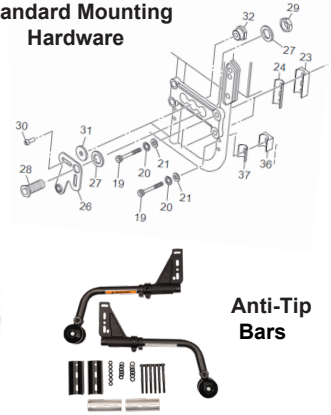

NAVIGO™ Joystick Power System

The NAVIGO joystick power system is an intelligent mobility solution that can be added to a manual wheelchair frame. The transportability of the NAVIGO gives the rider additional options for full or part time powered mobility. The NAVIGO joystick system includes:

Joystick Controller

Pair of 24" or 16" Wheels

Battery, Backpack and Charger (Nickel or Lithium)

Standard Mounting Hardware

Standard mounting hardware included for some common horizontal and vertical axle plate types*

NAVIGO System Options

Model #	Wheel Size		Hand Rim		Battery Type		MSRP	Order
	16"	24"	Stainless	Not applicable	Nickel	Lithium		
JWCX0FC0100	✓			✓	✓		\$5,595	<input type="checkbox"/>
JWCX0FC0200	✓			✓		✓	\$6,595	<input type="checkbox"/>
JWCX0FD0100		✓	✓		✓		\$5,595	<input type="checkbox"/>
JWCX0FD0200		✓	✓			✓	\$6,595	<input type="checkbox"/>